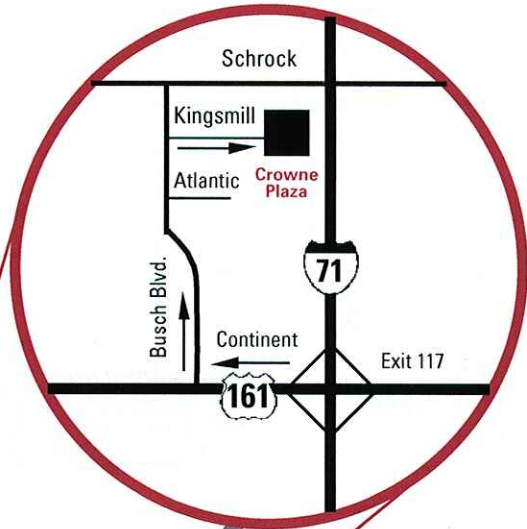

CROWNE PLAZA[®]

COLUMBUS NORTH

6500 Doubletree Avenue
Columbus, Ohio 43229
(614) 885-1885
FAX (614) 885-7222

From: I-71
Take the Route 161 Exit (#117).
Turn west onto Route 161.
Turn right on Busch Boulevard.
Go three (3) traffic lights to
Kingsmill Parkway and turn right.
Kingsmill goes directly into
the Crowne Plaza parking lot.

Delaware

Worthington

Dublin

To Marysville/Honda

71

Westerville

New Albany

33

**CROWNE PLAZA
COLUMBUS NORTH**

161

Gahanna

Rome-Hilliard Rd.

270

Roberts Rd

70

315

23

Easton Town Center

670

Broad St

70

Spring St

Downtown/
State
Capital

Hamilton Rd